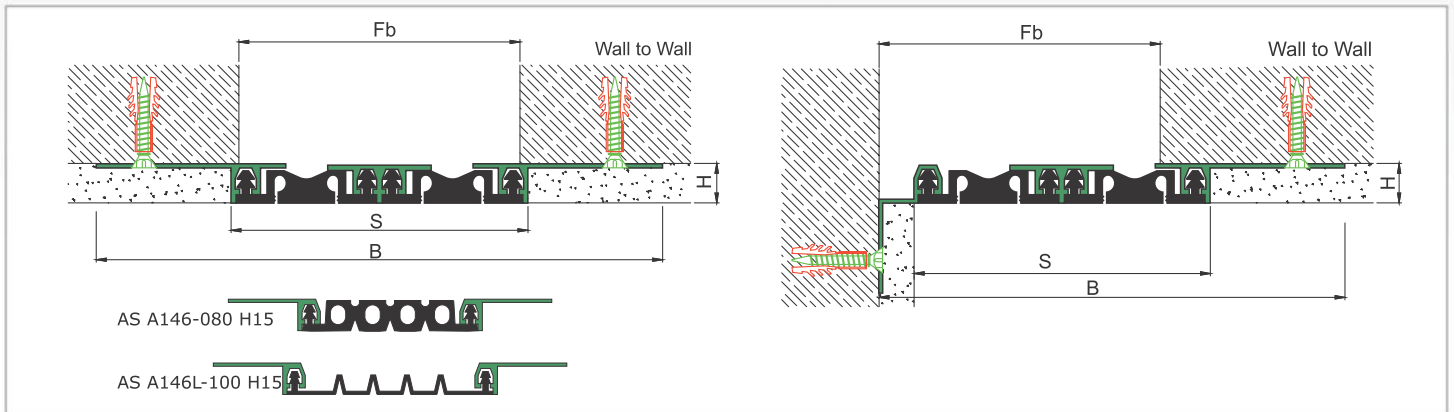

AS A146 profile can be considered as flush mounted type of AS U143 and can easily be installed by means of screws to all types of wall & ceiling. Especially recommended for drywall applications. Push-down elastomeric gasket can be changed without demounting the profile. Profiles up to 80 mm gap are manufactured with single gasket while the wider ones are with double gaskets joined with a connector profile. For some gaps, profile can be applied with floor type AS A246 and this dual application brings in a decorative aspect.

- Application Areas** : Indoor / Wall & Ceiling
- Ideal for** : Shopping Malls, Airports, Residences, Hospitals, Hotels, Commercial & Public Buildings etc.
- Material** : Mill Finish Aluminum (Anodizing optional), TPE Gasket
- Aluminum Alloy** : 6063 AA-USA / EN AW 6063
- Optional Supplies** : Fire Barrier, Waterproof EPDM membrane

* Visuals are representative and the profile configuration may differ depending on the characteristics requested.

GASKET COLORS **BLACK** GREY **BEIGE** Custom Colors available.

LOCATION	MODEL	GAP (Fb) mm	HEIGHT (H) MM	OVERALL WIDTH (B) mm	VISIBLE WIDTH (S) mm	MOVEMENT (W) mm	LOAD CAPACITY	STANDARD LENGTH (mt)
Wall to Wall	AS A146-030	30	15	97	32	± 5	N/A	3
	AS A146-050	50	15	117	52	± 7	N/A	3
	AS A146-065	65	15	132	67	± 8	N/A	3
	AS A146-080	80	15	147	82	± 10	N/A	3
	AS A146-100	100	15	200	104	± 14	N/A	3
	AS A146L-050	50	15	118	54	+16 / -8	N/A	3
	AS A146L-080	80	15	143	79	± 20	N/A	3
	AS A146L-100	100	15	163	100	+30 / -20	N/A	3

Note: Please ask for different sizes

Profil No Profile Number	AS A146L 100	AS A146L 100K
Fb (mm)	100	100
H (mm) yaklaşık approx.	15	15
W± (mm) yaklaşık approx.	+30/-20	+30/-20
Renk Color	Alüminyum: Natürel, Fitiller: Siyah, gri, diğer Aluminum: Natural, Inserts: Black, grey, others	
Malzeme Material	Alüminyum, Termoplastik Kauçuk (gri ve diğer) Aluminum, Thermoplastic Rubber (grey and others)	
Standart Uzunluk Standard Length	3	