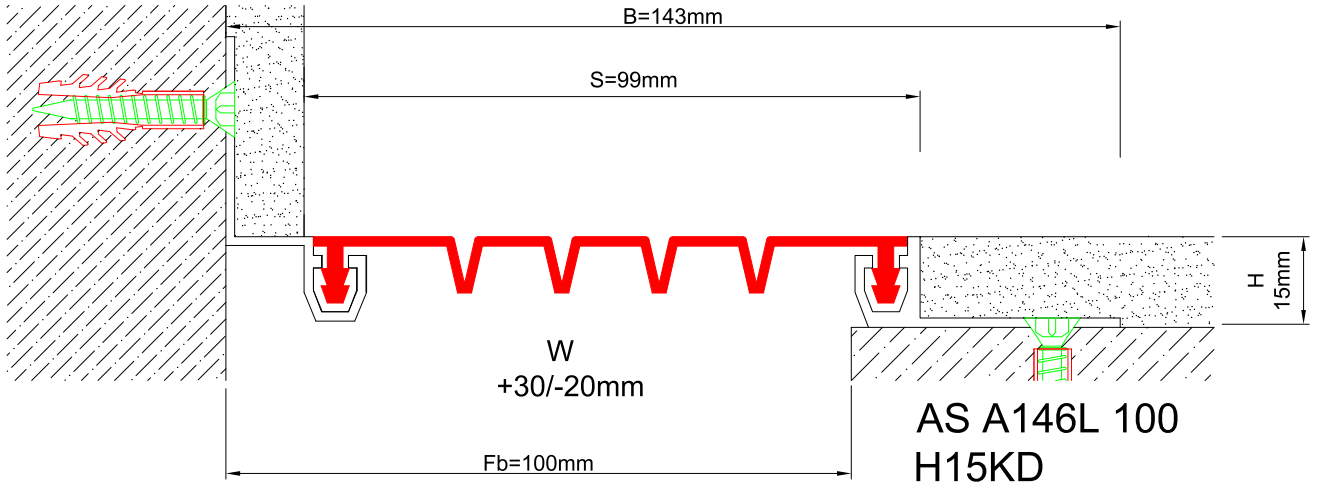

AS A146 profile can be considered as flush mounted type of AS U143 and can easily be installed by means of screws to all types of wall & ceiling. Especially recommended for drywall applications. Push-down elastomeric gasket can be changed without demounting the profile. Profiles up to 80 mm gap are manufactured with single gasket while the wider ones are with double gaskets joined with a connector profile. For some gaps, profile can be applied with floor type AS A246 and this dual application brings in a decorative aspect.

- Application Areas** : Indoor / Wall & Ceiling
- Ideal for** : Shopping Malls, Airports, Residences, Hospitals, Hotels, Commercial & Public Buildings etc.
- Material** : Mill Finish Aluminum (Anodizing optional), TPE Gasket
- Aluminum Alloy** : 6063 AA-USA / EN AW 6063
- Optional Supplies** : Fire Barrier, Waterproof EPDM membrane

* Visuals are representative and the profile configuration may differ depending on the characteristics requested.

GASKET COLORS **BLACK** GREY **BEIGE** Custom Colors available.

LOCATION	MODEL	GAP (Fb) mm	HEIGHT (H) MM	OVERALL WIDTH (B) mm	VISIBLE WIDTH (S) mm	MOVEMENT (W) mm	LOAD CAPACITY	STANDARD LENGTH (mt)
Wall to Wall	AS A146-030	30	15	97	32	± 5	N/A	3
	AS A146-050	50	15	117	52	± 7	N/A	3
	AS A146-065	65	15	132	67	± 8	N/A	3
	AS A146-080	80	15	147	82	± 10	N/A	3
	AS A146-100	100	15	200	104	± 14	N/A	3
	AS A146L-050	50	15	118	54	+16 / -8	N/A	3
	AS A146L-080	80	15	143	79	± 20	N/A	3
	AS A146L-100	100	15	163	100	+30 / -20	N/A	3

Note: Please ask for different sizes

Profil No Profile Number	AS A146L 100	AS A146L 100K
Fb (mm)	100	100
H (mm) yaklaşık approx.	15	15
W± (mm) yaklaşık approx.	+30/-20	+30/-20
Renk Color	Alüminyum: Natürel, Fitiller: Siyah, gri, diğer Aluminum: Natural, Inserts: Black, grey, others	
Malzeme Material	Alüminyum, Termoplastik Kauçuk (gri ve diğer) Aluminum, Thermoplastic Rubber (grey and others)	
Standart Uzunluk Standard Length	3	