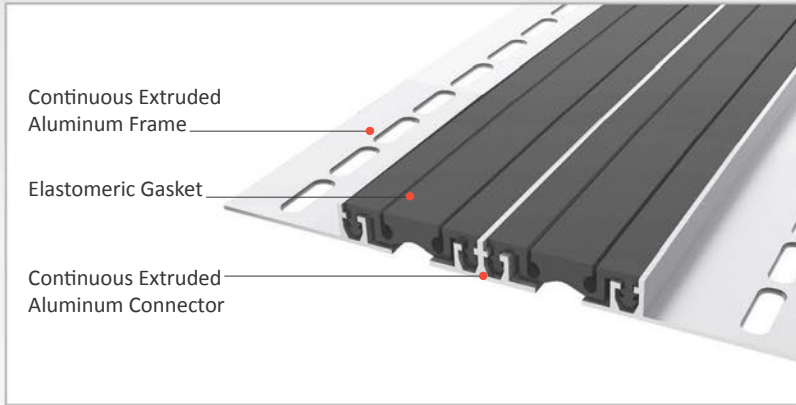

AS A146 profile can be considered as flush mounted type of AS U143 and can easily be installed by means of screws to all types of wall & ceiling. Especially recommended for drywall applications. Push-down elastomeric gasket can be changed without demounting the profile. Profiles up to 80 mm gap are manufactured with single gasket while the wider ones are with double gaskets joined with a connector profile. For some gaps, profile can be applied with floor type AS A246 and this dual application brings in a decorative aspect.

- Application Areas** : Indoor / Wall & Ceiling
- Ideal for** : Shopping Malls, Airports, Residences, Hospitals, Hotels, Commercial & Public Buildings etc.
- Material** : Mill Finish Aluminum (Anodizing optional), TPE Gasket
- Aluminum Alloy** : 6063 AA-USA / EN AW 6063
- Optional Supplies** : Fire Barrier, Waterproof EPDM membrane

* Visuals are representative and the profile configuration may differ depending on the characteristics requested.

GASKET COLORS **BLACK** GREY **BEIGE** Custom Colors available.

LOCATION	MODEL	GAP (Fb) mm	HEIGHT (H) MM	OVERALL WIDTH (B) mm	VISIBLE WIDTH (S) mm	MOVEMENT (W) mm	LOAD CAPACITY	STANDARD LENGTH (mt)
Wall to Wall	AS A146-030	30	15	97	32	± 5	N/A	3
	AS A146-050	50	15	117	52	± 7	N/A	3
	AS A146-065	65	15	132	67	± 8	N/A	3
	AS A146-080	80	15	147	82	± 10	N/A	3
	AS A146-100	100	15	200	104	± 14	N/A	3
	AS A146L-050	50	15	118	54	+16 / -8	N/A	3
	AS A146L-080	80	15	143	79	± 20	N/A	3
	AS A146L-100	100	15	163	100	+30 / -20	N/A	3