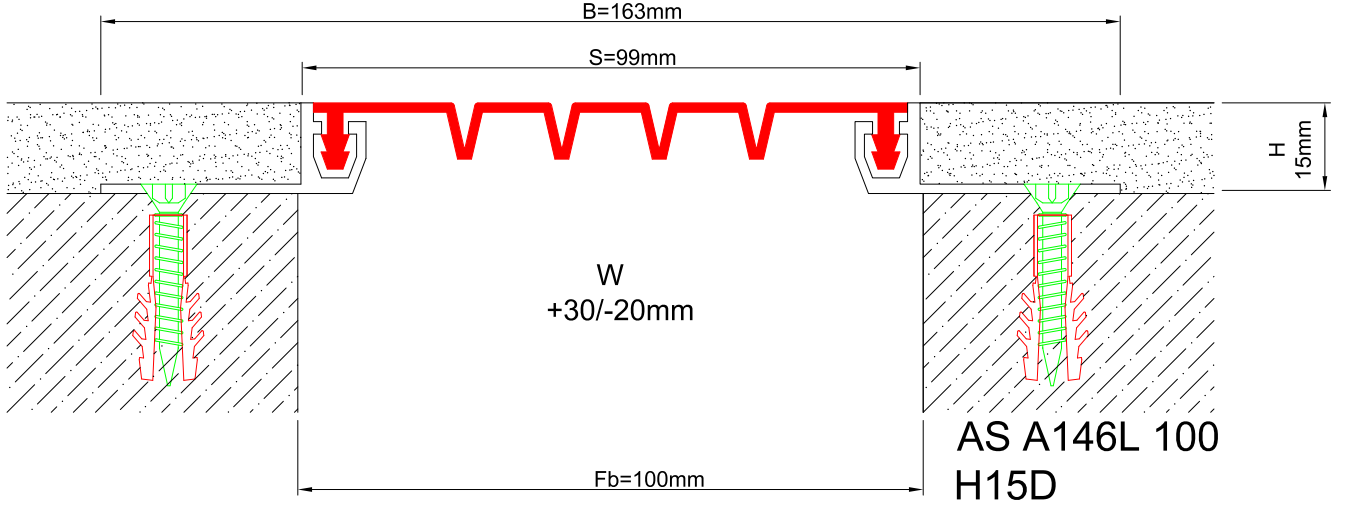

AS A146 profile can be considered as flush mounted type of AS U143 and can easily be installed by means of screws to all types of wall & ceiling. Especially recommended for drywall applications. Push-down elastomeric gasket can be changed without demounting the profile. Profiles up to 80 mm gap are manufactured with single gasket while the wider ones are with double gaskets joined with a connector profile. For some gaps, profile can be applied with floor type AS A246 and this dual application brings in a decorative aspect.

- Application Areas** : Indoor / Wall & Ceiling
- Ideal for** : Shopping Malls, Airports, Residences, Hospitals, Hotels, Commercial & Public Buildings etc.
- Material** : Mill Finish Aluminum (Anodizing optional), TPE Gasket
- Aluminum Alloy** : 6063 AA-USA / EN AW 6063
- Optional Supplies** : Fire Barrier, Waterproof EPDM membrane

* Visuals are representative and the profile configuration may differ depending on the characteristics requested.

GASKET COLORS **BLACK** GREY **BEIGE** Custom Colors available.

LOCATION	MODEL	GAP (Fb) mm	HEIGHT (H) MM	OVERALL WIDTH (B) mm	VISIBLE WIDTH (S) mm	MOVEMENT (W) mm	LOAD CAPACITY	STANDARD LENGTH (mt)
Wall to Wall	AS A146-030	30	15	97	32	± 5	N/A	3
	AS A146-050	50	15	117	52	± 7	N/A	3
	AS A146-065	65	15	132	67	± 8	N/A	3
	AS A146-080	80	15	147	82	± 10	N/A	3
	AS A146-100	100	15	200	104	± 14	N/A	3
	AS A146L-050	50	15	118	54	+16 / -8	N/A	3
	AS A146L-080	80	15	143	79	± 20	N/A	3
	AS A146L-100	100	15	163	100	+30 / -20	N/A	3

Note: Please ask for different sizes

Profil No Profile Number	AS A146L 100	AS A146L 100K
Fb (mm)	100	100
H (mm) yaklaşık approx.	15	15
W± (mm) yaklaşık approx.	+30/-20	+30/-20
Renk Color	Alüminyum: Natürel, Fitiller: Siyah, gri, diğer Aluminum: Natural, Inserts: Black, grey, others	
Malzeme Material	Alüminyum, Termoplastik Kauçuk (gri ve diğer) Aluminum, Thermoplastic Rubber (grey and others)	
Standart Uzunluk Standard Length	3	